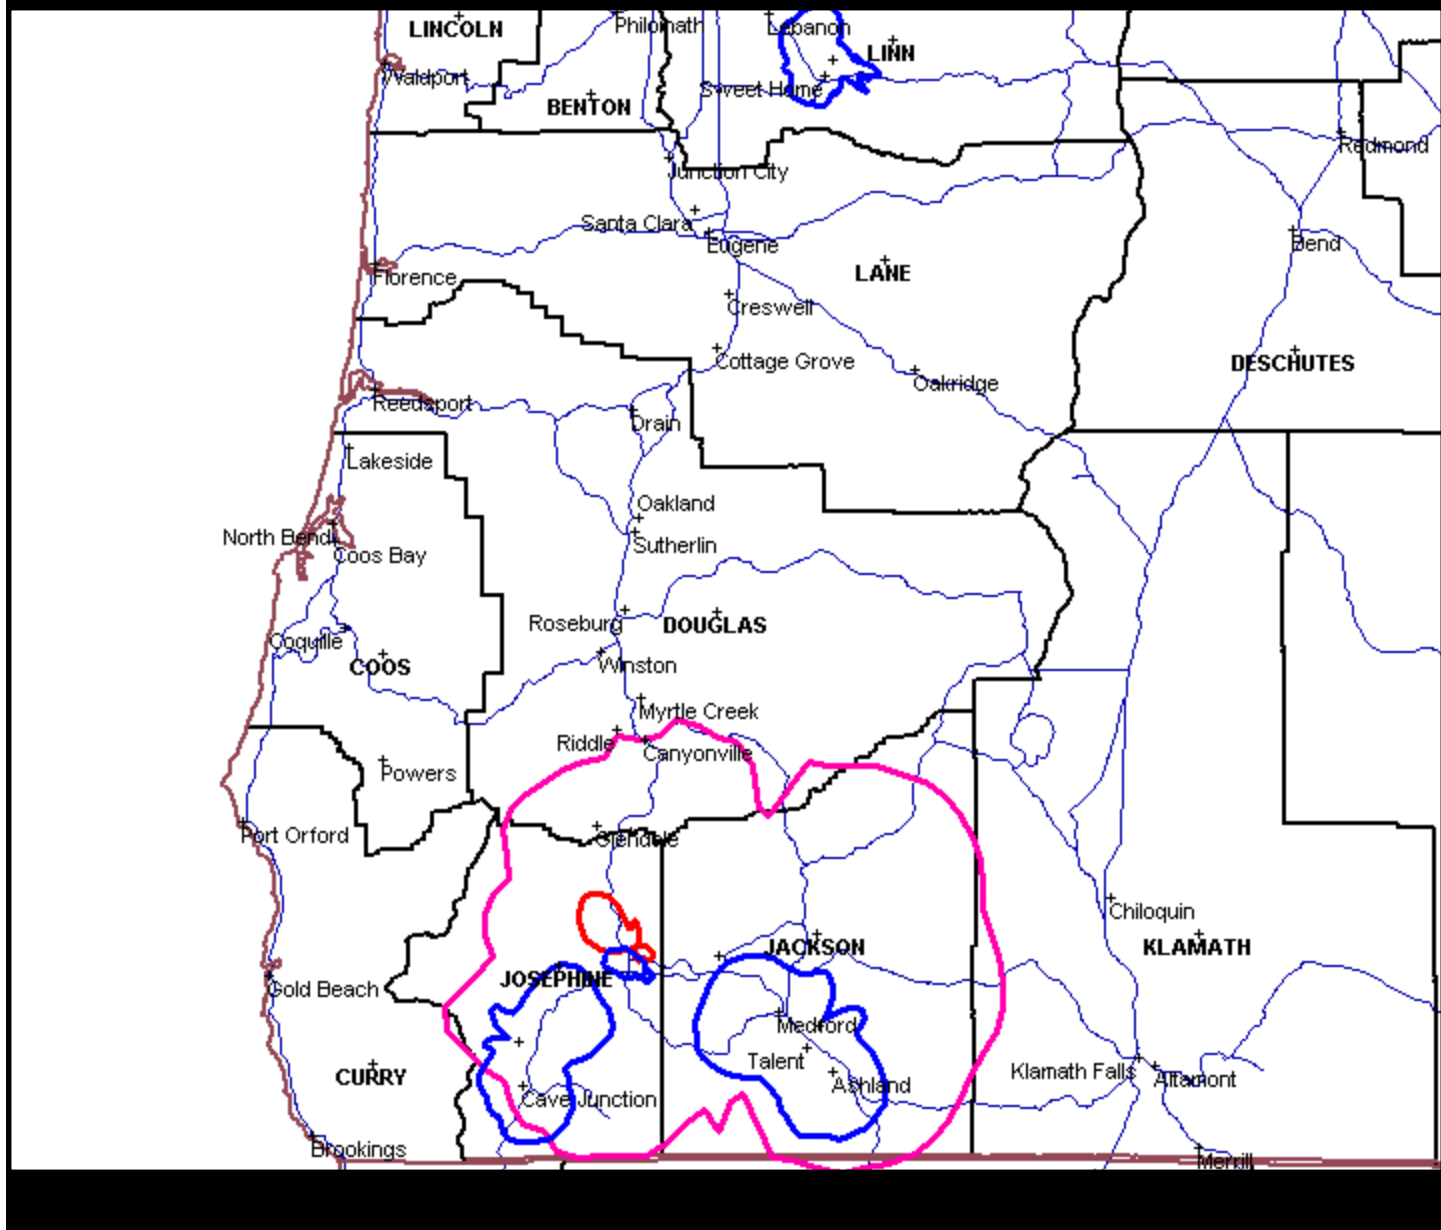

Coverage Map

This map depicts FCC Service Contours.

REALcoverage maps are a prediction of the coverage area based on military-quality computerized signal propagation models. Actual coverage may vary due to atmospheric conditions, terrain, building density, equipment quality and antenna positioning.