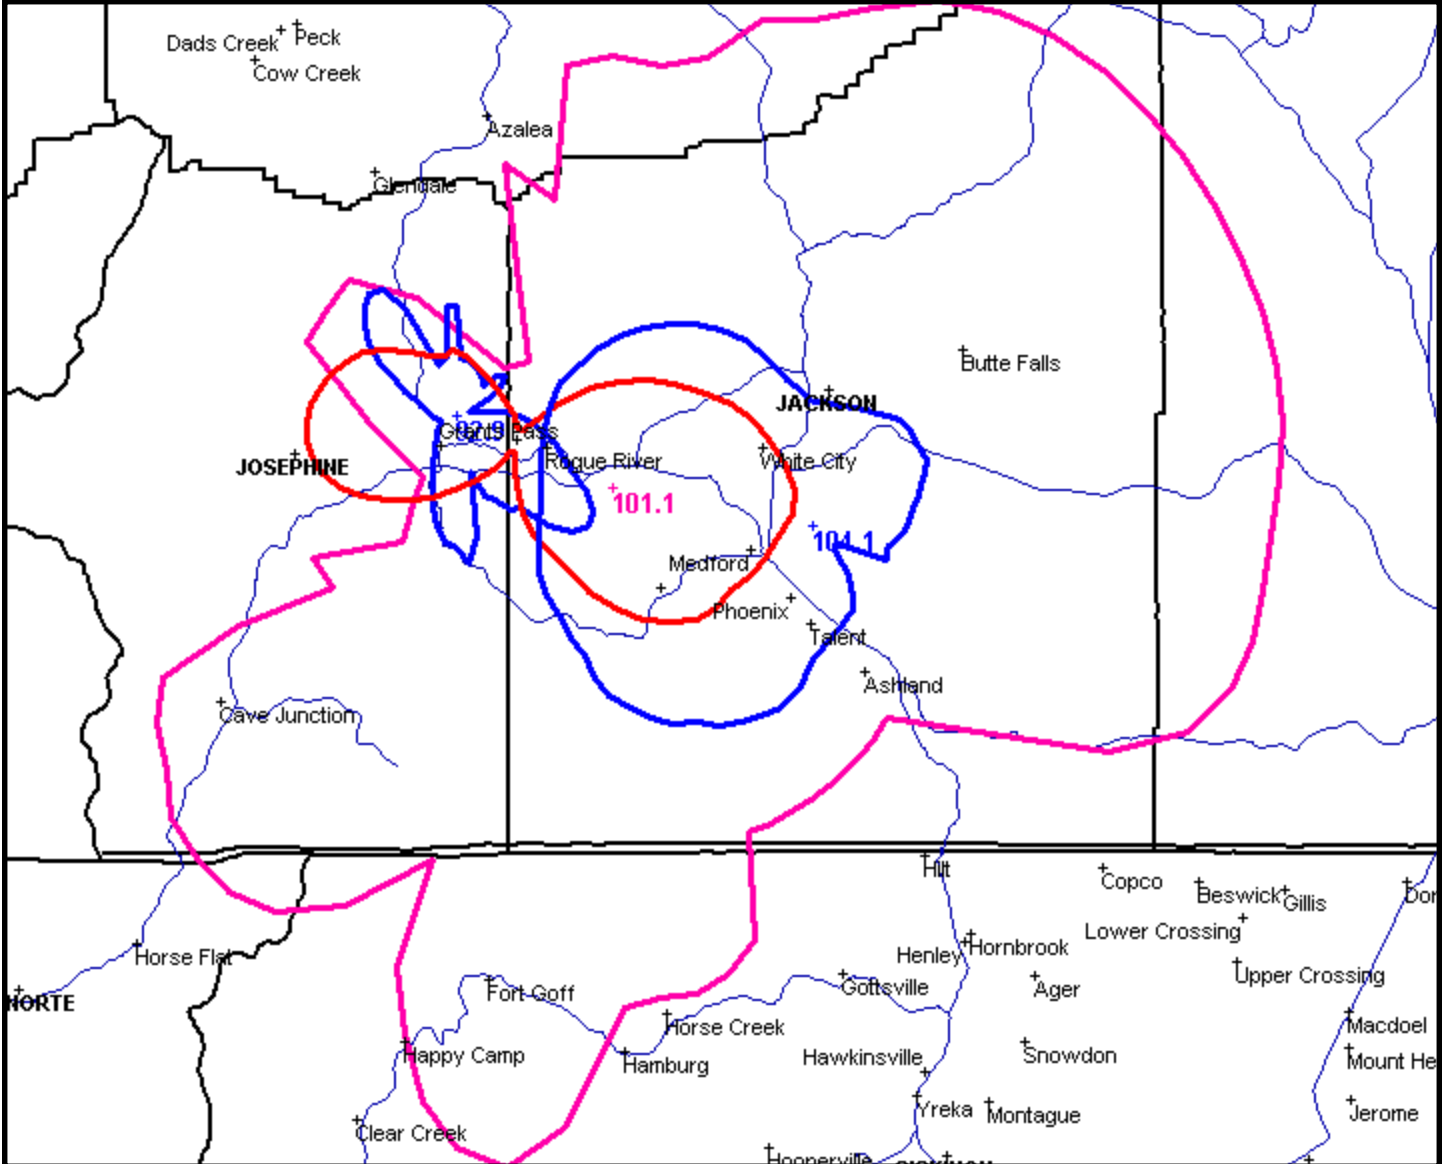

Coverage Map

This map depicts FCC Service Contours.

REALcoverage maps are a prediction of the coverage area based on military-quality computerized signal propagation models. Actual coverage may vary due to atmospheric conditions, terrain, building density, equipment quality and antenna positioning.