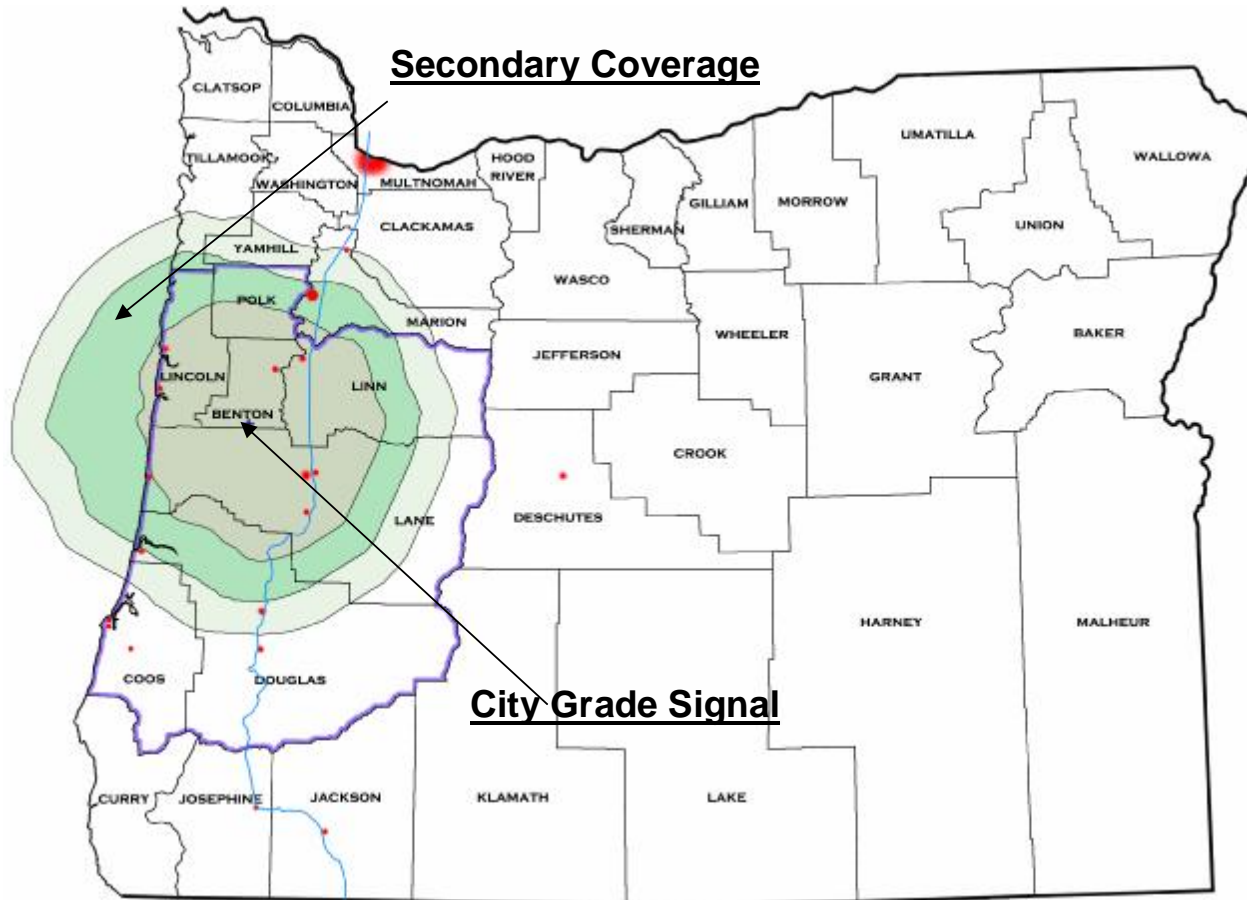

# Coverage Map

City of License: Corvallis / Eugene, OR  
 Broadcast Day: 24 hours (unlimited)  
 License Type: Class B  
 Signal Pattern: Omni-Directional  
 Antenna Power: 28,000 watts (full-time)

Total Survey Area (TSA) includes Lincoln, Polk, Linn, Benton, Coos, Douglas, and Lane Counties.