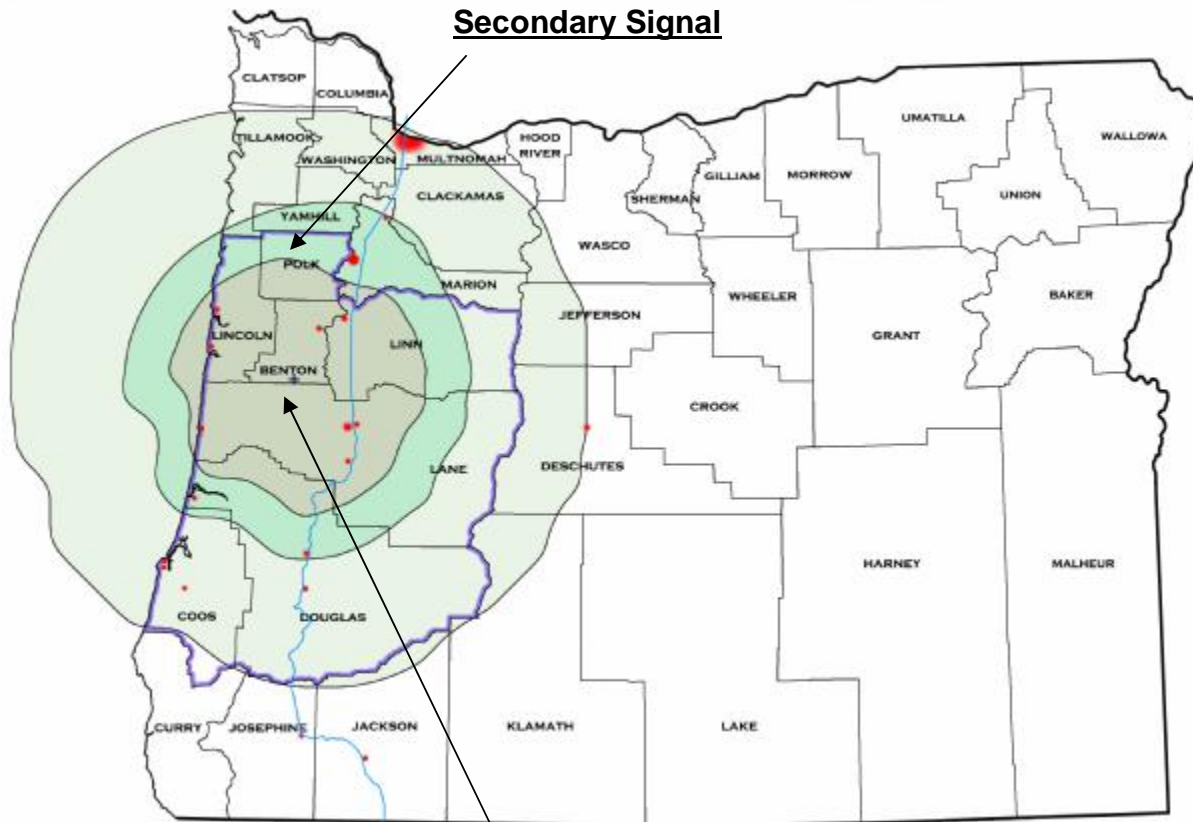

Coverage Map

County: Estimated 12+ population:

Lincoln	39,800
Polk	58,600
Linn	91,400
Benton	71,700
Coos	56,200
Douglas	89,900
Lane	<u>290,900</u>
	698,500

City of License: Florence / Eugene, OR
 Broadcast Day: 24 hours (unlimited)
 License Type: Class 1
 Signal Pattern: Omni-Directional
 Antenna Power: 63,000 watts

Total Survey Area (TSA) includes Lincoln, Polk, Linn, Benton, Coos, Douglas, and Lane Counties.

**BICOASTAL
 MEDIA, LLC.**

www.kduk.com