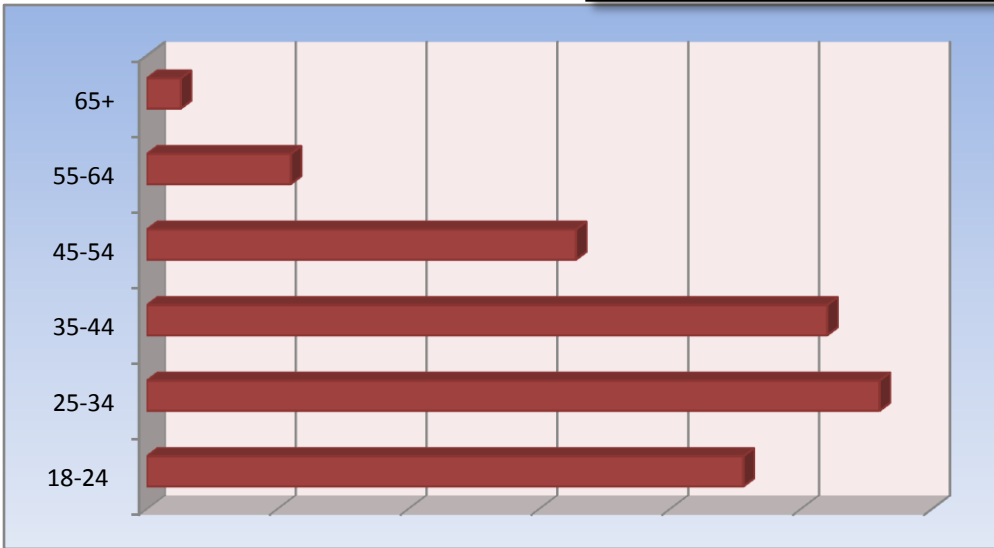

The Tee

94.9 & 95.7 FM
Where The Music Matters Most

KTEE Listener Profile

Mediamark Research & Intelligence LLC, Doublebase 2009 Audience Composition based on Total Week Cume

320 Central Avenue – Ste. 519 - Coos Bay, Oregon
Ph: 541-267-2121
Fx: 541-267-5229