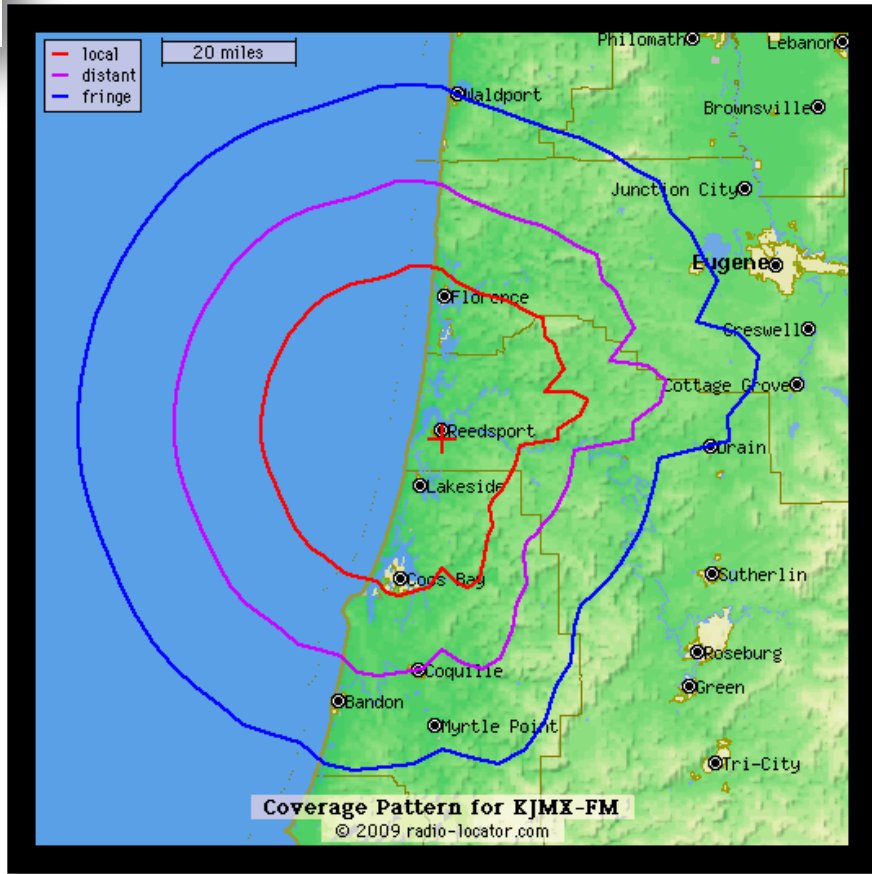

**KJMX-FM**  
**THE ROCK** 99.5  
 100.3

**KJMX**  
 Listener Profile

Mediamark Research & Intelligence LLC, Doublebase 2009 Audience Composition based on Total Week Cume

**320 Central Avenue – Ste. 519 - Coos Bay, Oregon**  
**Ph: 541-267-2121**  
**Fx: 541-267-5229**