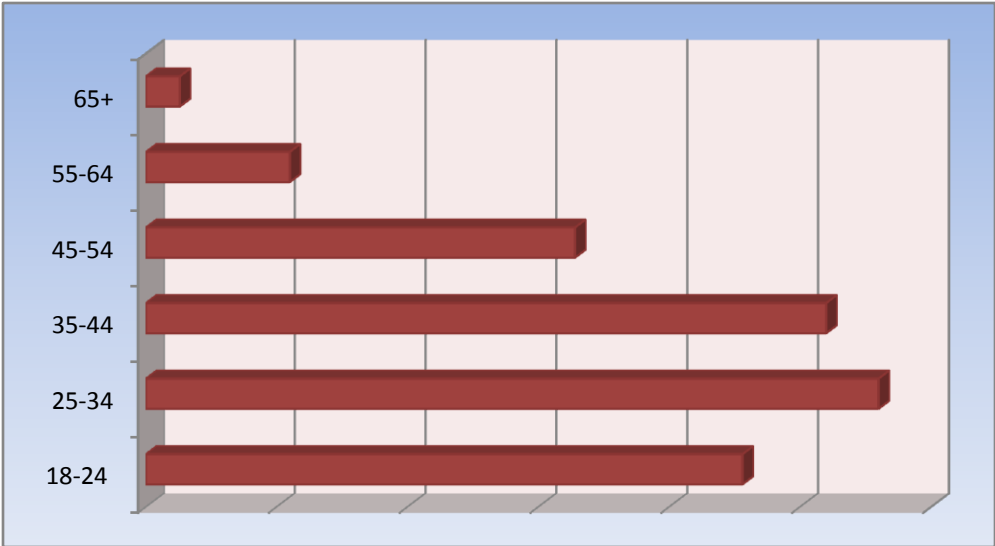

**KJMX-FM**  
**THE ROCK** 99.5  
 100.3

**KJMX**  
 Listener Profile

Mediamark Research & Intelligence LLC, Doublebase 2009 Audience Composition based on Total Week Cume

**320 Central Avenue – Ste. 519 - Coos Bay, Oregon**  
**Ph: 541-267-2121**  
**Fx: 541-267-5229**