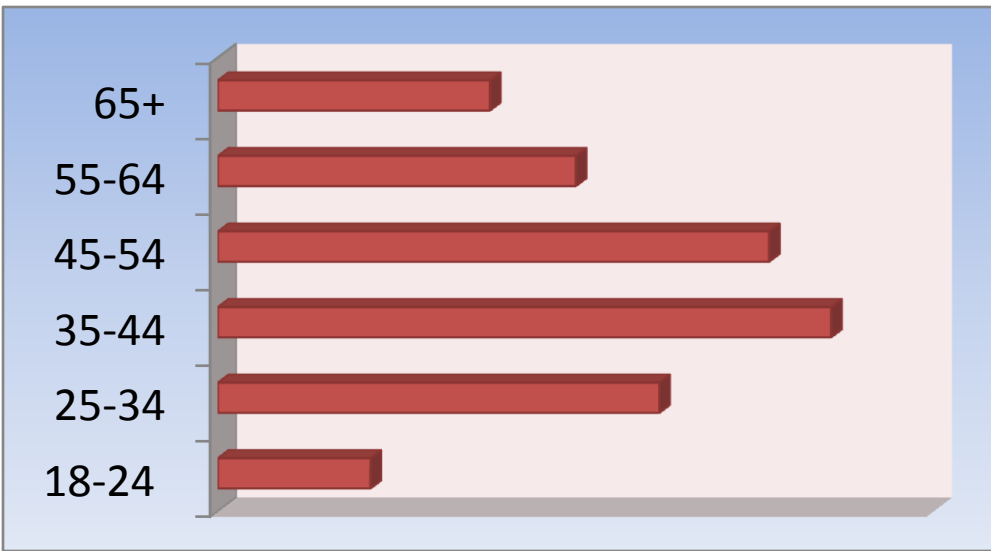

**Coos County's**  
**ESPN**  
**RADIO 1230 AM**

**KHSN/Sports  
 Listener Profile**

Mediamark Research & Intelligence LLC, Doublebase 2009 Audience  
 Composition based on Total Week Cume

**320 Central Avenue – Ste. 519 - Coos Bay, Oregon**