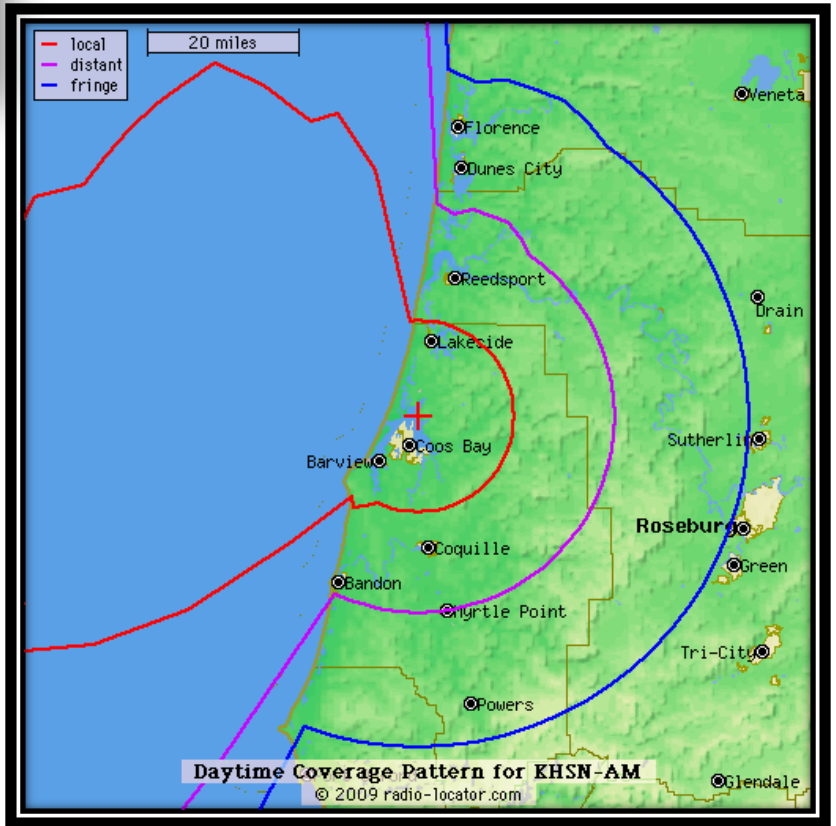

**Coos County's**  
**ESPN**  
**RADIO 1230 AM**

**KHSN/Sports  
 Listener Profile**

Mediamark Research & Intelligence LLC, Doublebase 2009 Audience  
 Composition based on Total Week Cume

**320 Central Avenue – Ste. 519 - Coos Bay, Oregon**