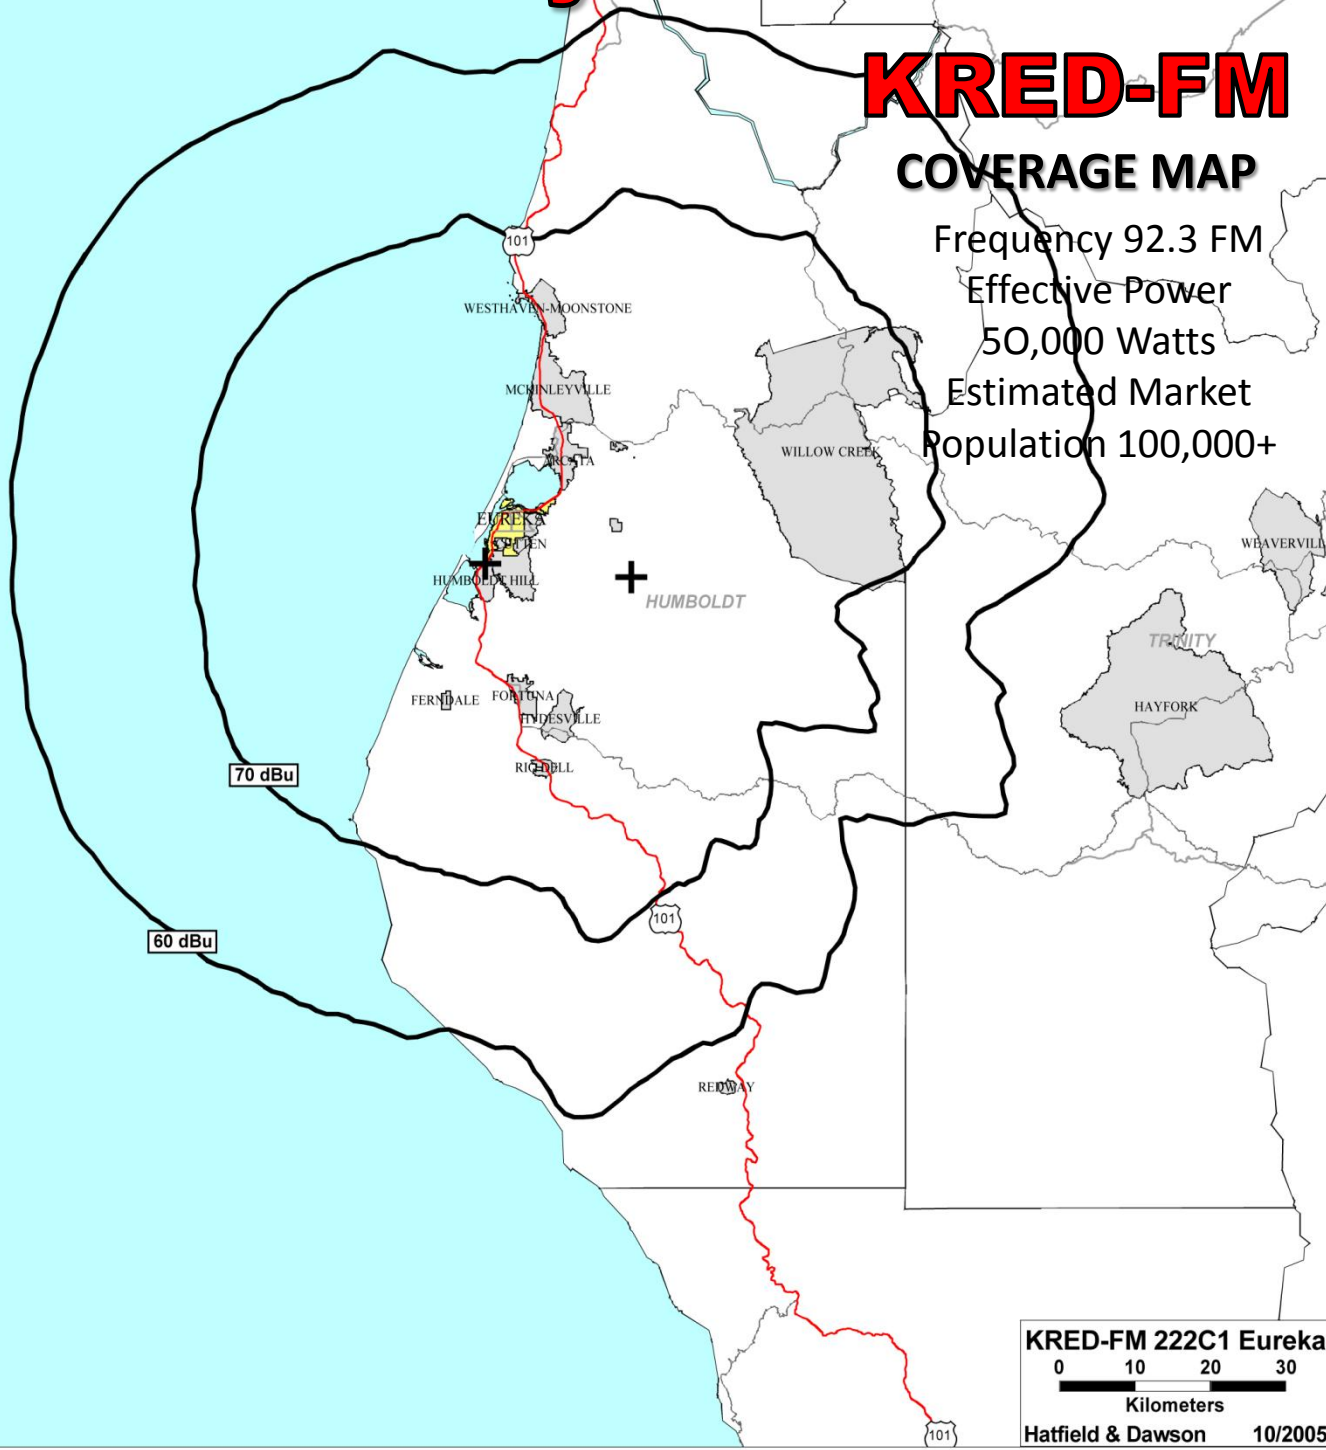

# Your Country Music Station!

### COVERAGE MAP

Frequency 92.3 FM

Effective Power

50,000 Watts

Estimated Market

Population 100,000+

KRED-FM 222C1 Eureka

0 10 20 30

Kilometers

Hatfield & Dawson 10/2005

**BIG RED**  
**COUNTRY**  
KRED 92.3 FM

**BICOASTAL**  
**MEDIA**

5640 SOUTH BROADWAY  
EUREKA, CA 95503

TEL: 707-442-2000 FAX: 707-443-6848