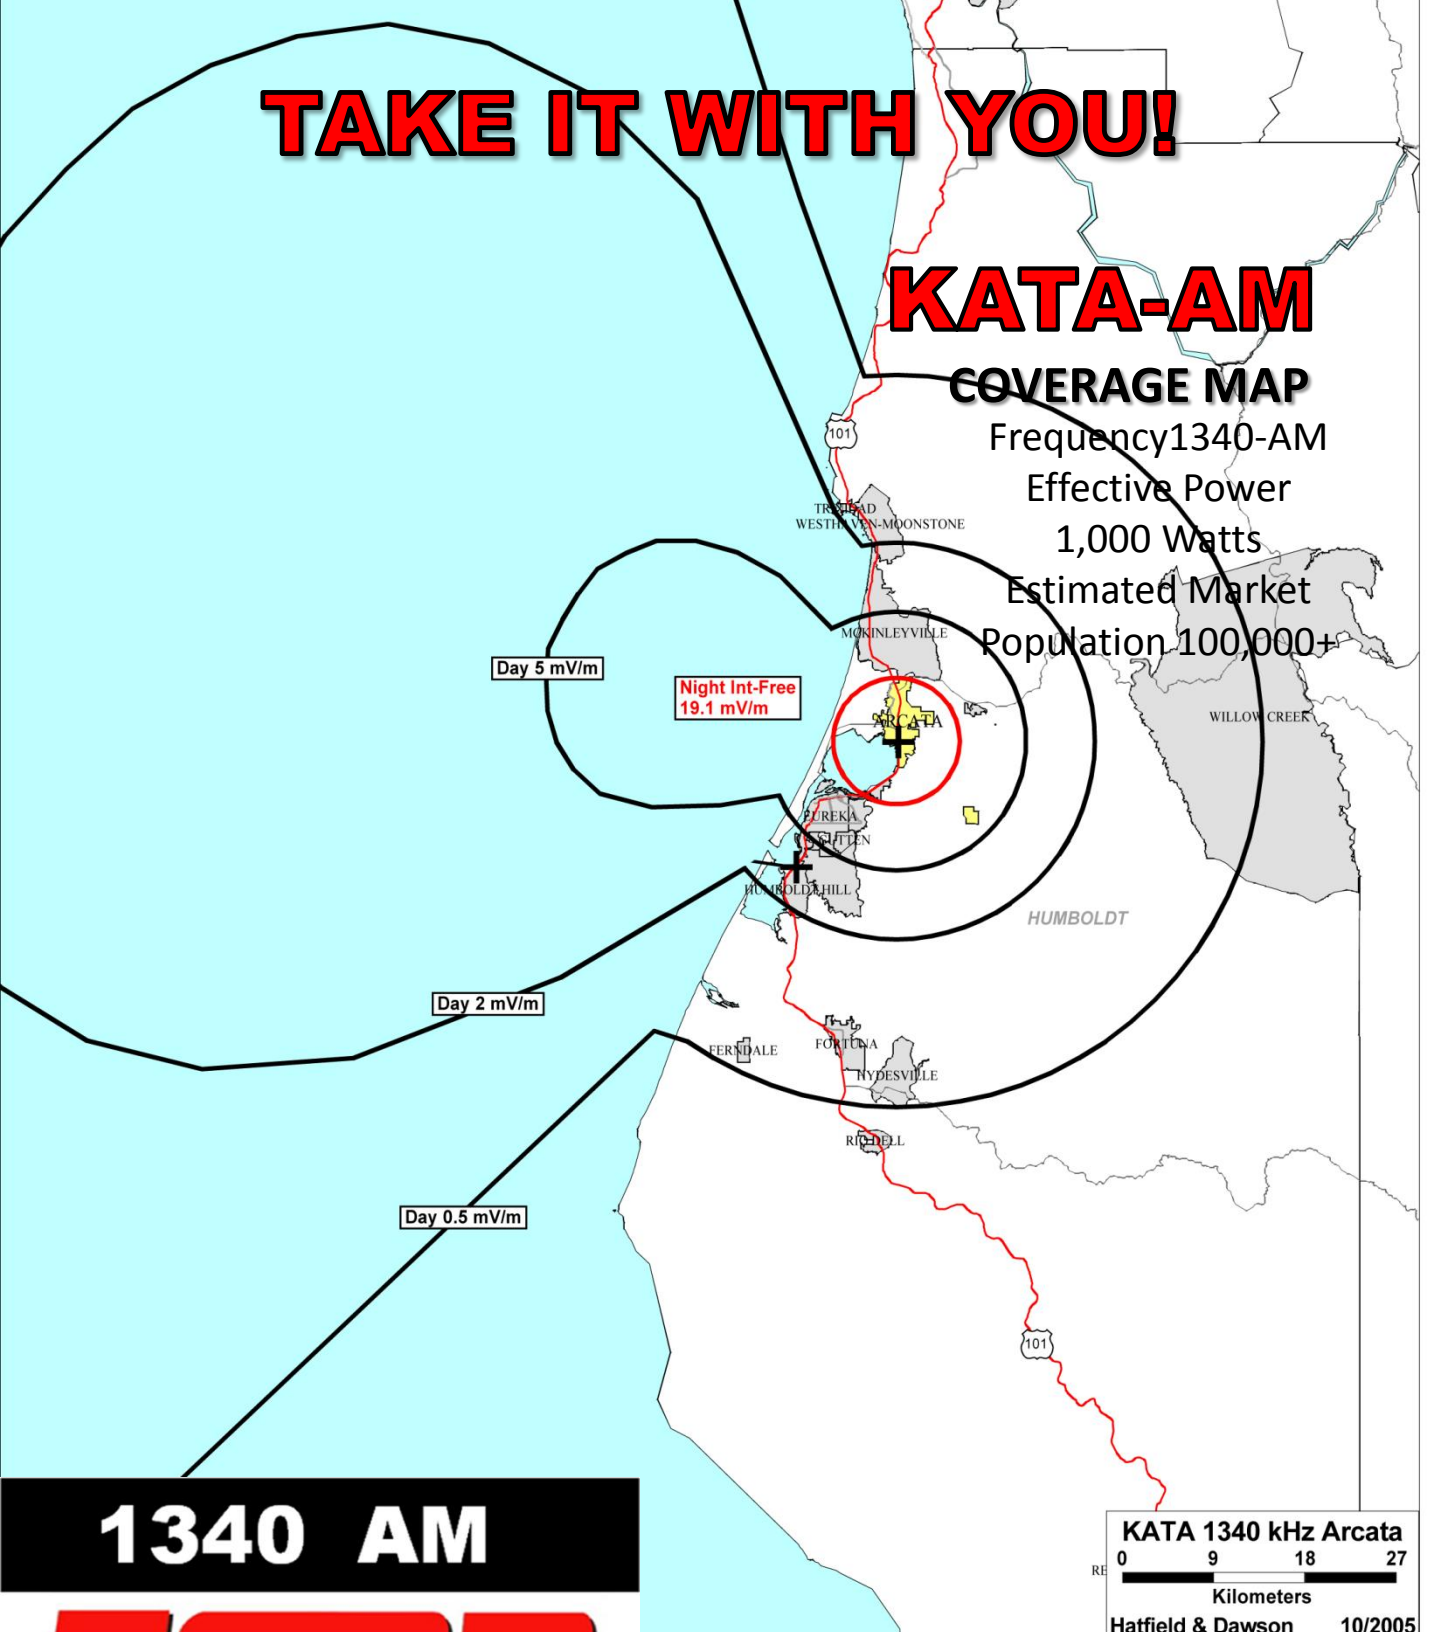

TAKE IT WITH YOU!

KATA-AM

COVERAGE MAP

Frequency 1340-AM

Effective Power

1,000 Watts

Estimated Market

Population 100,000+

1340 AM

RADIO

EUREKA'S SPORTS SOURCE

BICOASTAL MEDIA

5640 SOUTH BROADWAY
EUREKA, CA 95503

TEL: 707-442-2000 FAX: 707-443-6848